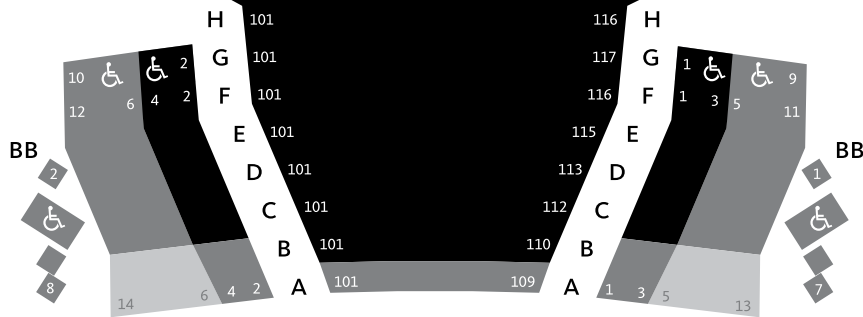

Roda Theatre seating chart

NUMBERS INDICATE SEAT RANGES

ORCHESTRA

Thrust Stage seating chart

NUMBERS INDICATE SEAT RANGES

STAGE

SEATING SECTIONS: ● PREMIUM ● A ● B