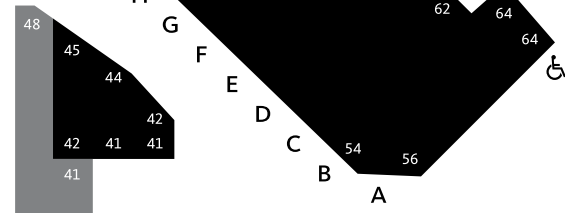

Roda Theatre seating chart

NUMBERS INDICATE SEAT RANGES

ORCHESTRA

Thrust Stage seating chart

NUMBERS INDICATE SEAT RANGES

STAGE

SEATING SECTIONS: ● PREMIUM ● A ● B