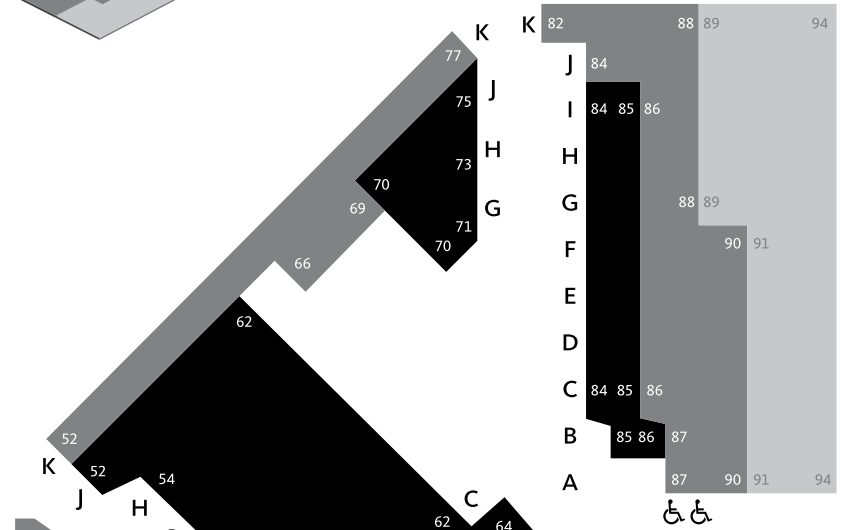

Roda Theatre seating chart

NUMBERS INDICATE SEAT RANGES

ORCHESTRA

Thrust Stage seating chart

NUMBERS INDICATE SEAT RANGES

STAGE

SEATING SECTIONS: ● PREMIUM ● A ● B