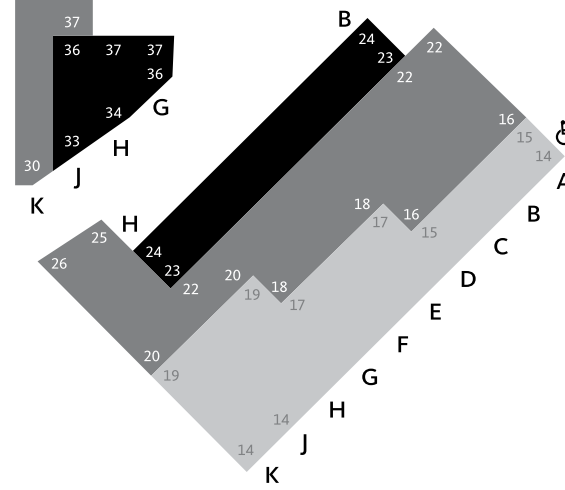

Roda Theatre seating chart

NUMBERS INDICATE SEAT RANGES

ORCHESTRA

Thrust Stage seating chart

NUMBERS INDICATE SEAT RANGES

STAGE

SEATING SECTIONS: ● PREMIUM ● A ● B