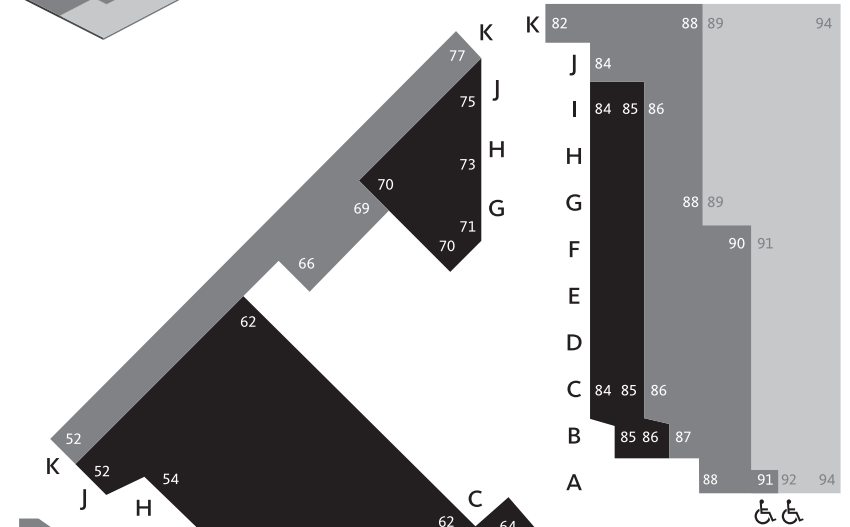

# Roda Theatre seating chart

NUMBERS INDICATE SEAT RANGES

STAGE

# Peet's Theatre seating chart

NUMBERS INDICATE SEAT RANGES

STAGE

SEATING SECTIONS: ● PREMIUM ● A ● B