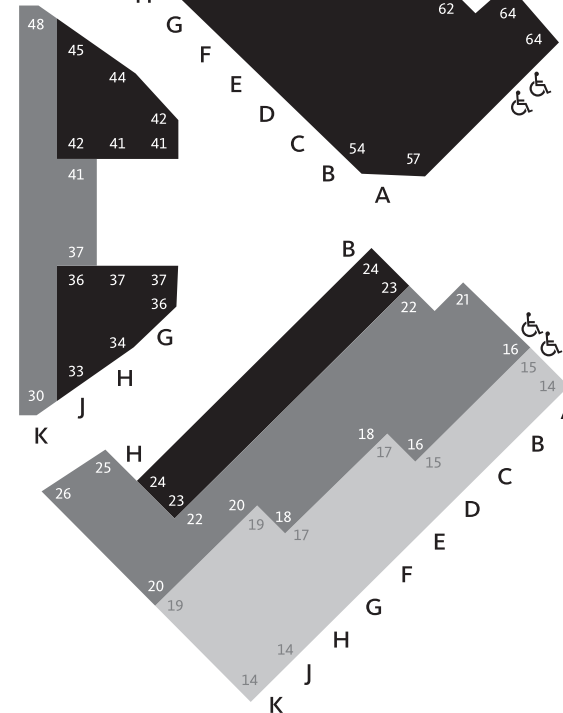

# Roda Theatre seating chart

NUMBERS INDICATE SEAT RANGES

STAGE

# Peet's Theatre seating chart

NUMBERS INDICATE SEAT RANGES

STAGE

SEATING SECTIONS: ● PREMIUM ● A ● B