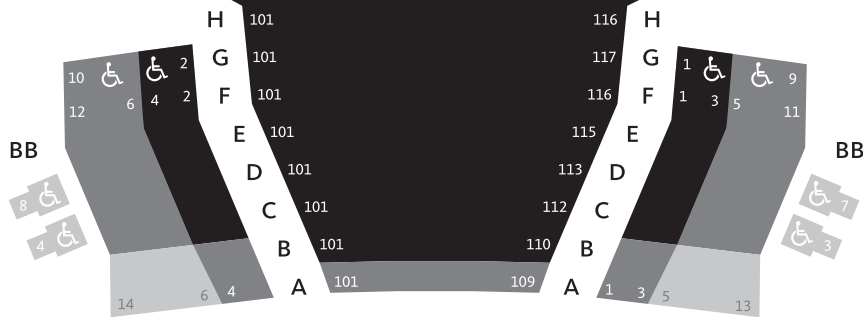

# Roda Theatre seating chart

NUMBERS INDICATE SEAT RANGES

STAGE

# Peet's Theatre seating chart

NUMBERS INDICATE SEAT RANGES

STAGE

SEATING SECTIONS: ● PREMIUM ● A ● B